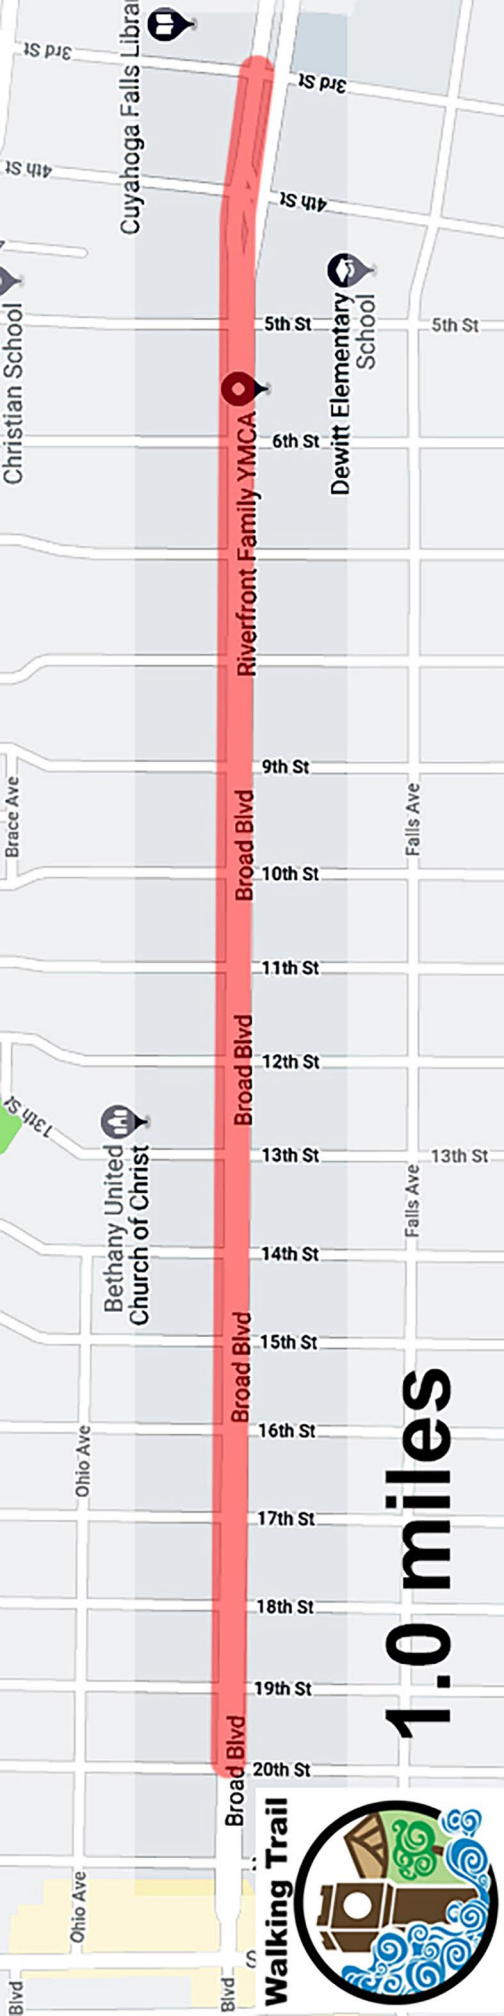

Christian School

Cuyahoga Falls Library

Dewitt Elementary School

Riverfront Family YMCA

Bethany United Church of Christ

Broad Blvd

Broad Blvd

Broad Blvd

Broad Blvd

1.0 miles

Walking Trail