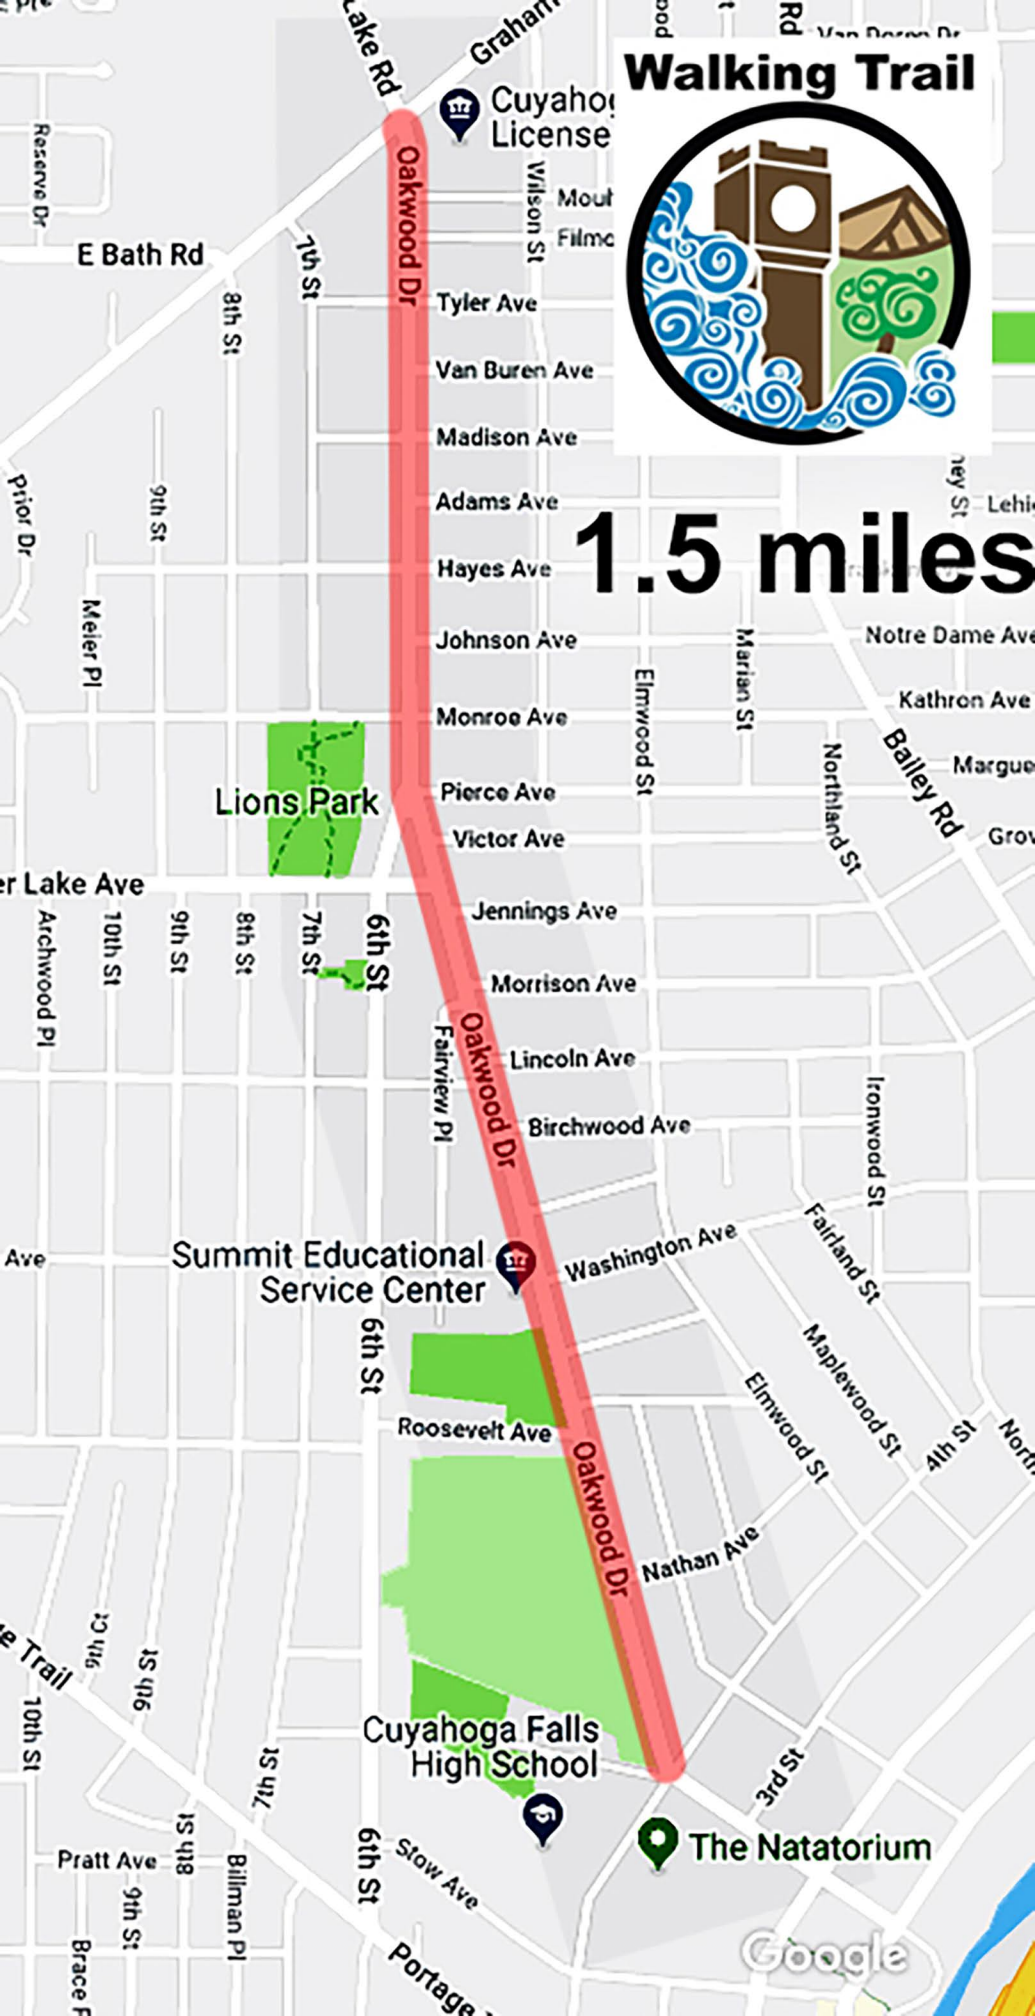

Franklin Ave

ve

Notre Dame Ave

Notre Dame Ave

hron Ave

Kathron Ave

Norwood

Walking Trail

1.5 miles

Walking Trail

1.0 miles

Hillside St

Center Ave

Sutton Dr

Center Ave

Giffels Dr