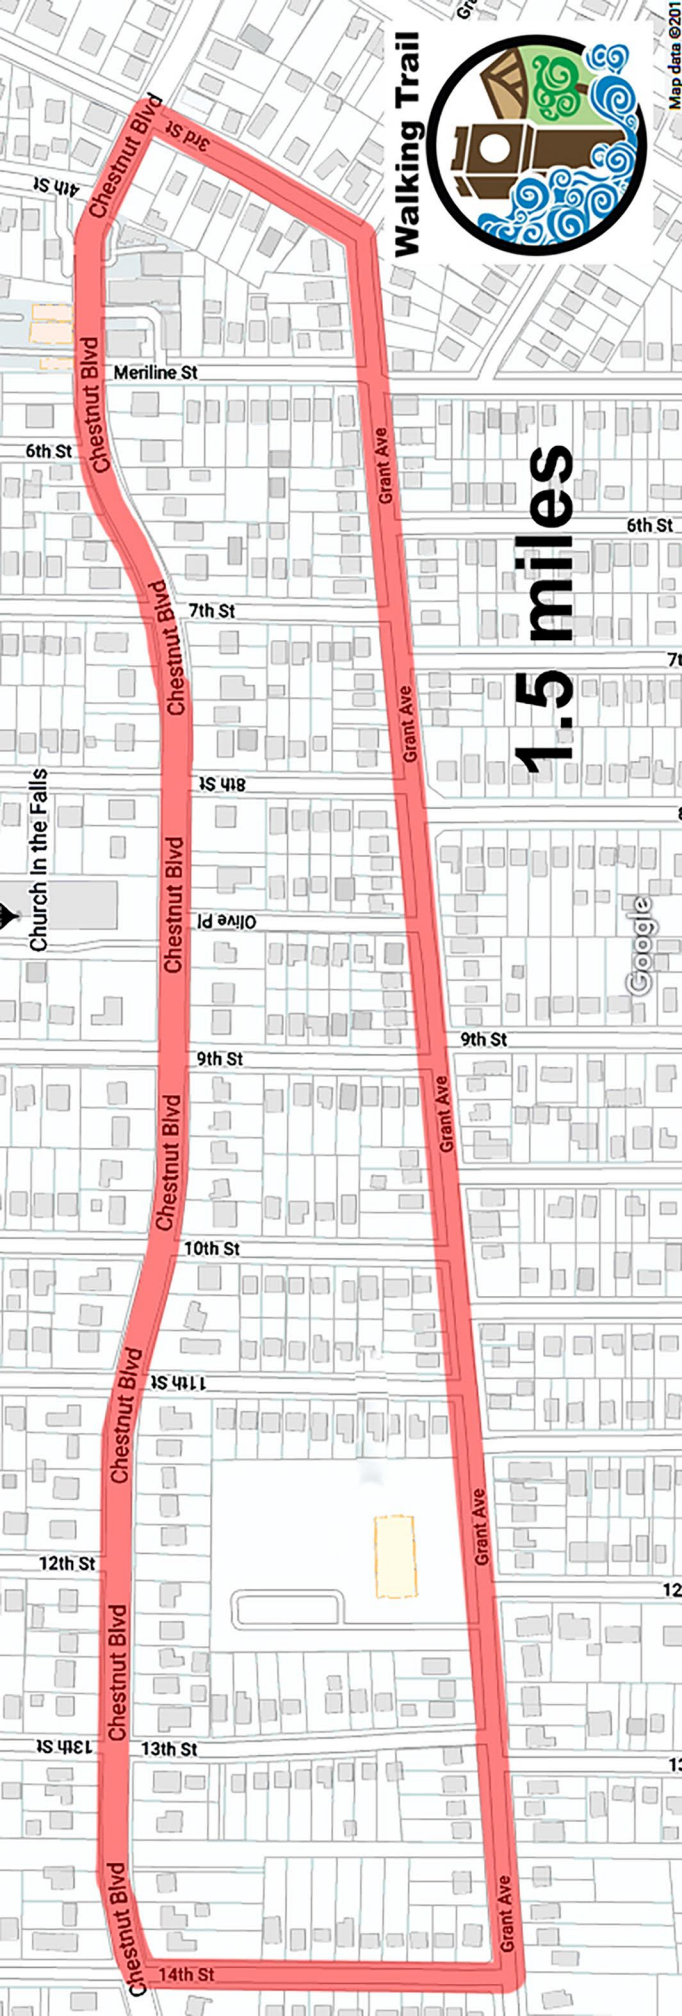

Ward 5

Ward 4

Ward 7

Ward 3

Ward 2

Ward 1

KEYSER PARK

SILVER LAKE

Broad Blvd

Broad Blvd

Broad Blvd

1.0 miles

Walking Trail

Walking Trail

1.5 miles

Google

Map data ©20

Church in the Falls

Chestnut Blvd
3rd St

Chestnut Blvd
Meriline St
6th St

Chestnut Blvd
7th St

Chestnut Blvd
8th St

Chestnut Blvd
Olive Pl
9th St

Chestnut Blvd
10th St