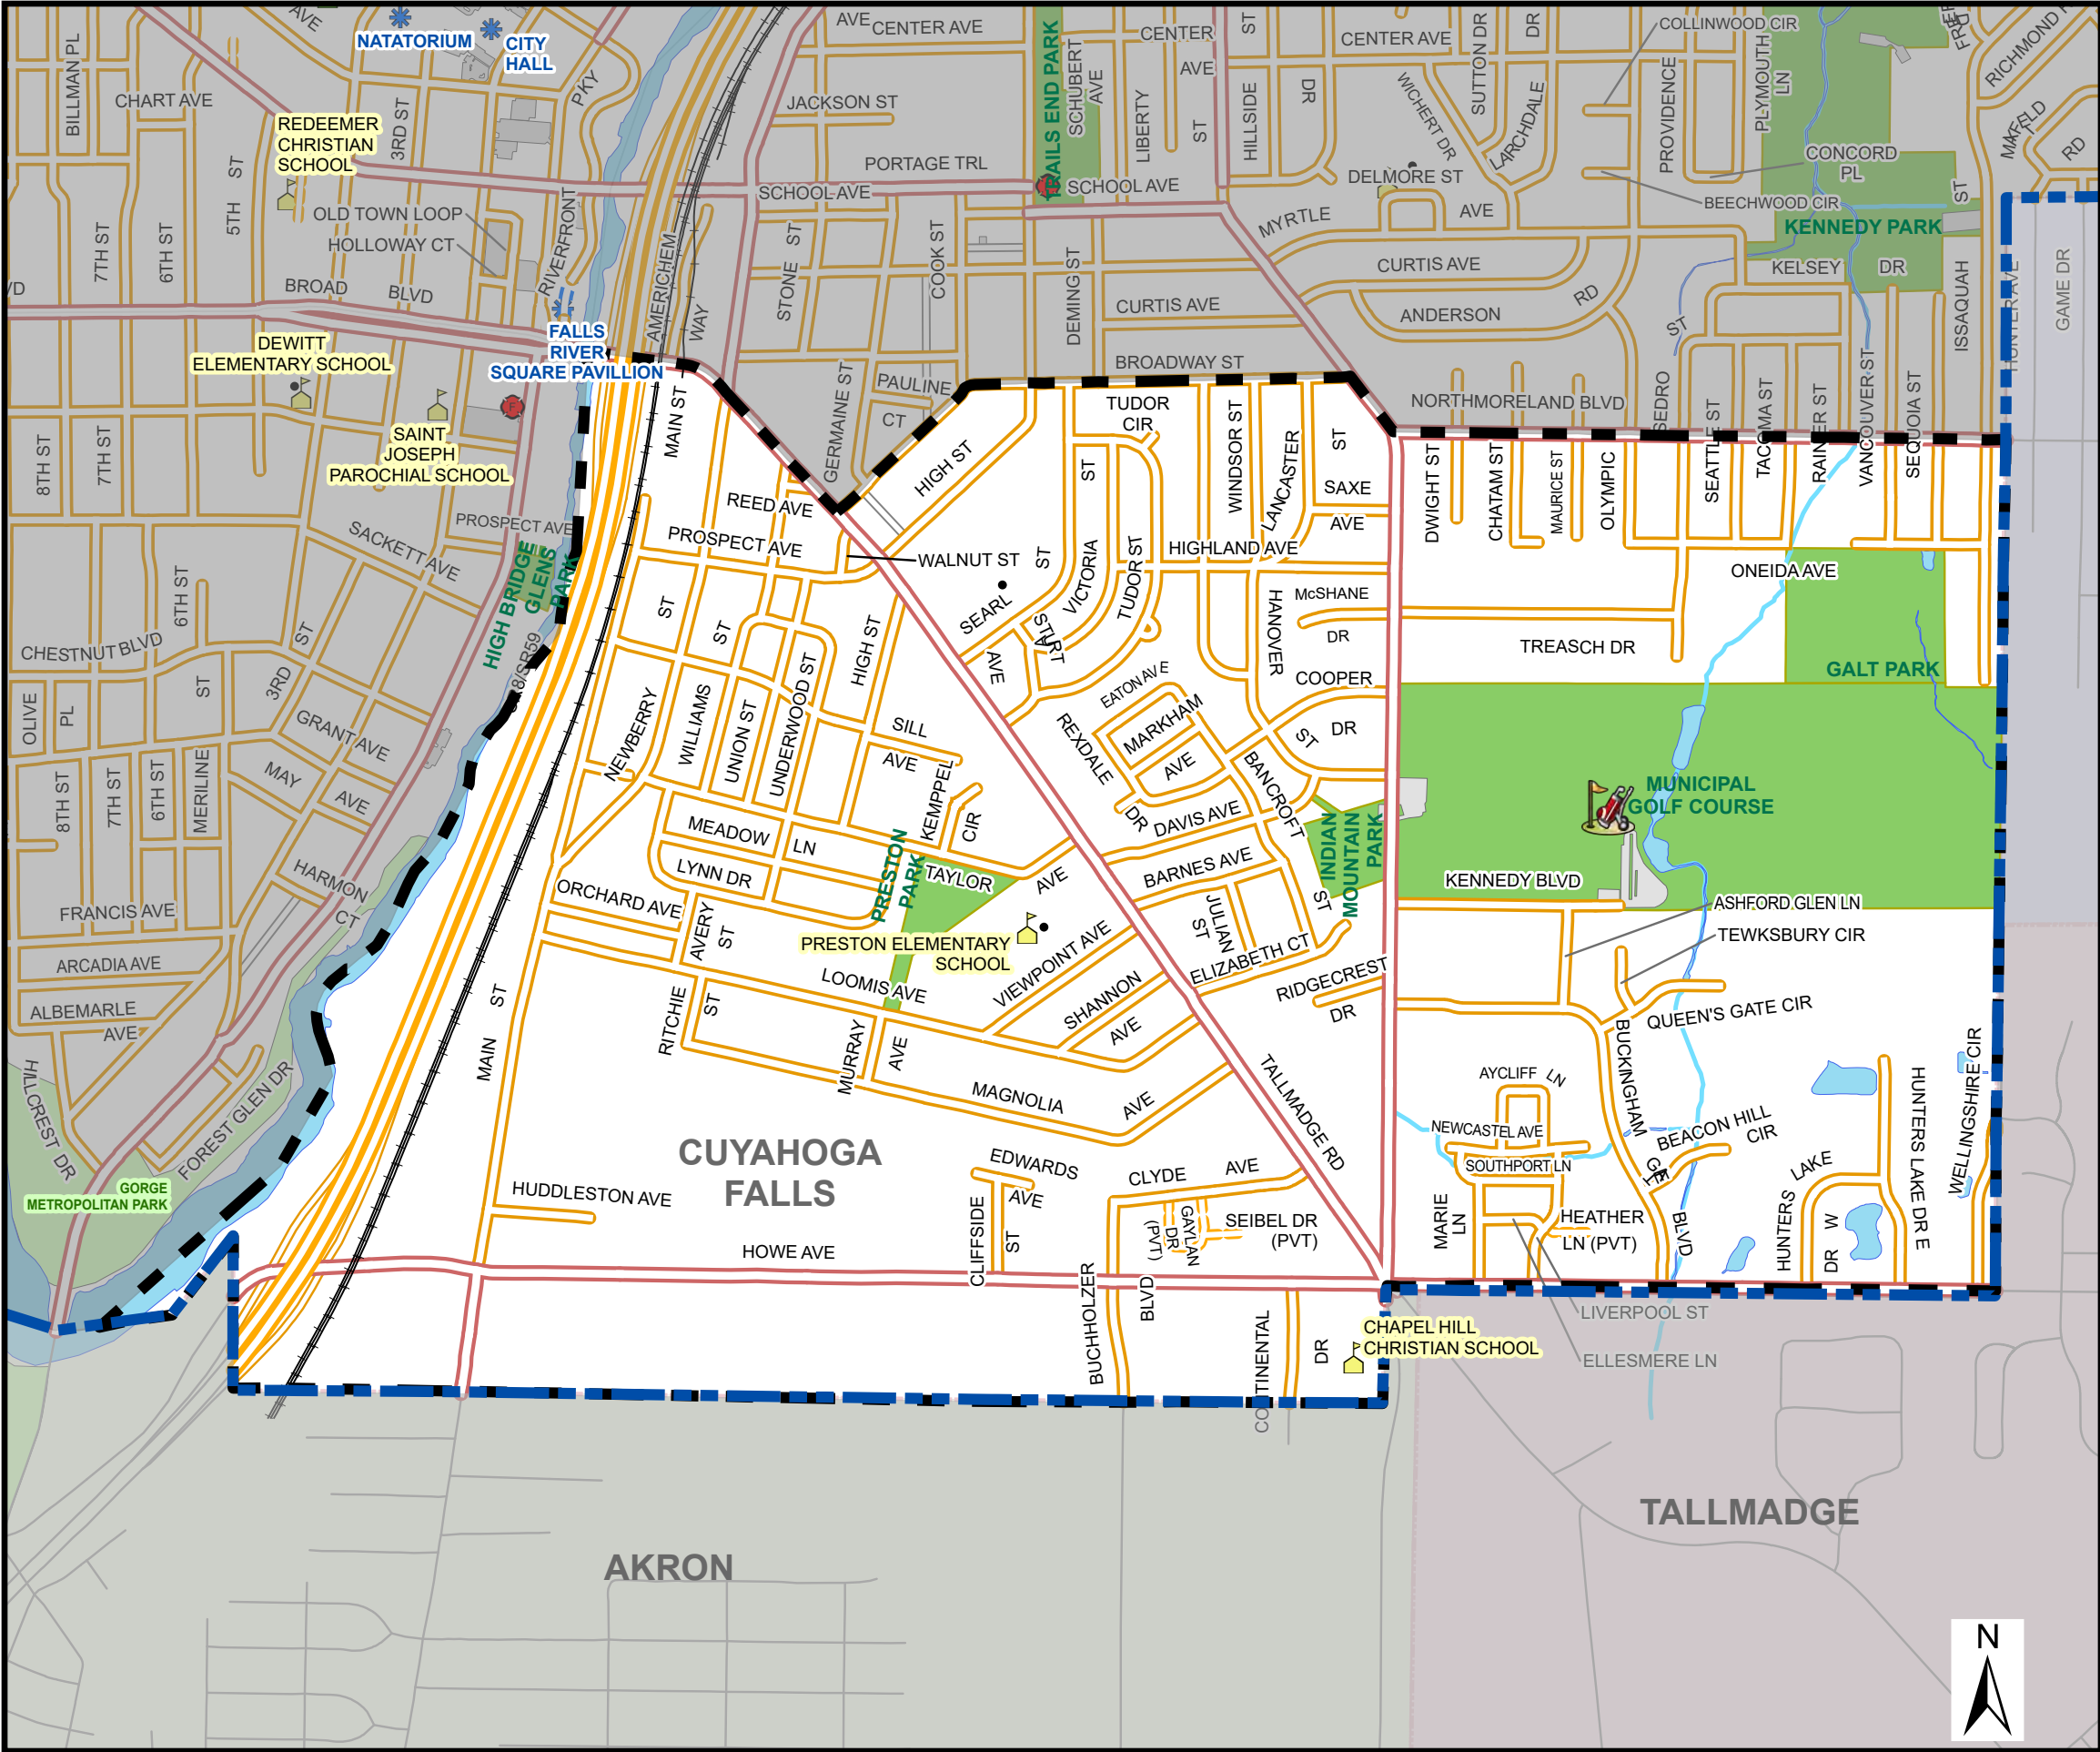

City of Cuyahoga Falls Ward 1 Map

Council Representative:
Rachel Loza
rloza@cityofcf.com
(330) 812-2011

Legend

CORPORATION LINE	Schools
CITY WARDS	TYPE_1
RAILROAD TRACK	ELEMENTARY
FIRE STATION	HIGH SCHOOL
STATE ROUTE	MIDDLE SCHOOL
COUNTY ARTERIAL	MUNICIPAL BUILDING
LOCAL STREET	WATER
TUNNEL	CEMETERY
ACCESS RAMP	GOLF COURSE
CONNECTOR	PUBLIC PARKING
WALKWAY	CITY PARK
ALLEY	SCHOOL YARD
A74	CUYAHOGA VALLEY NAT. REC. AREA
BLOSSOM MUSIC CENTER	METRO PARK
HOSPITAL	

Location Map